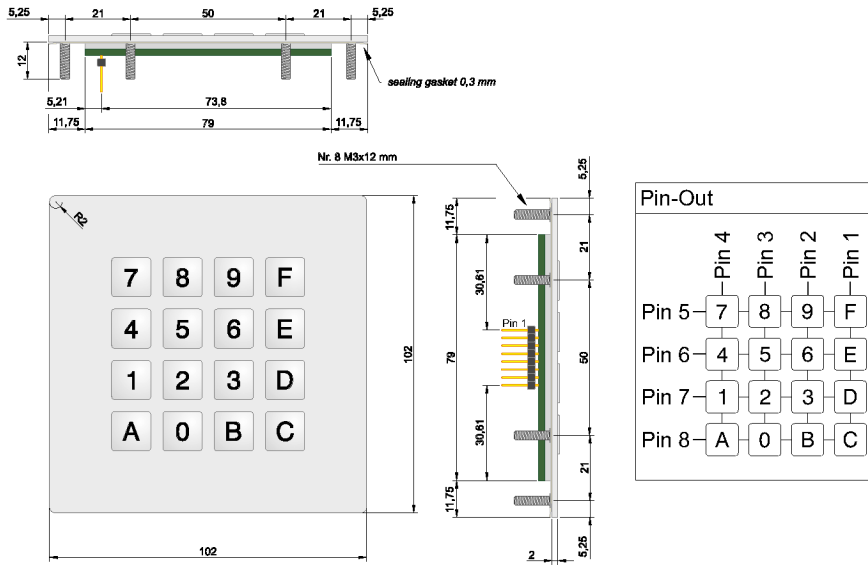

Drawings

Suggested Cut-out

IP	65
IK	08
Cycles	3.000.000
Operating temp.	-10° to +70°C (0° to +50°C with T1)
Storage temp.	-25° to +85°C (-25° to +55°C with T1)

Marking
Chemical engraving + color filling

Tolerances:			Date	Name	<h1>YME IP 16 I</h1>
			05/12	dr	
IP rating	05/19	dr	<h2>knitter-switch</h2>		<h1>30 26 41</h1>
Rename	02/14	dr			
Rename	11/13	dr			
Modifications	Date	Name			Page 1/1