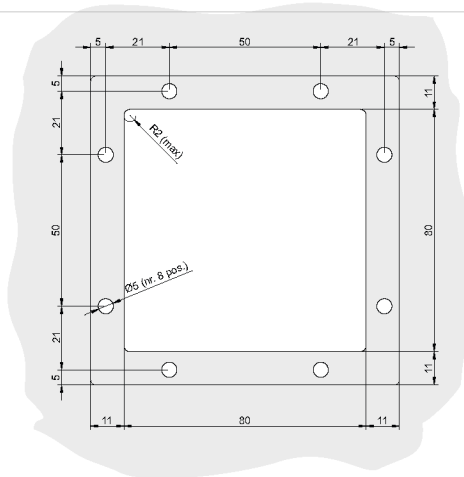

Drawings

Suggested Cut-out

IP	65
IK	08
Cycles	3.000.000
Operating temp.	-10° to +70°C (0° to +50°C with T1)
Storage temp.	-25° to +85°C (-25° to +55°C with T1)

Marking
Chemical engraving + color filling

Tolerances:			Date	Name	<h1>YME IP 16 I</h1>
			05/12	dr	
IP rating	05/19	dr	<h2>knitter-switch</h2>		<h1>30 26 41</h1>
Rename	02/14	dr			
Rename	11/13	dr			
Modifications	Date	Name			Page 1/1